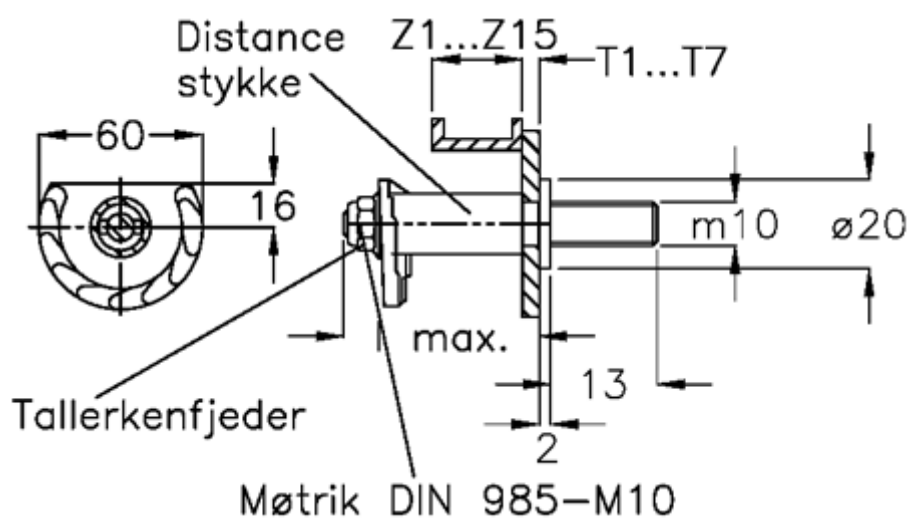

Data Sheet

Article number: 20895503

Description: E+G Door lock
GN 117-GB-T5-Z3

Measures

Cam thickness = 6-15